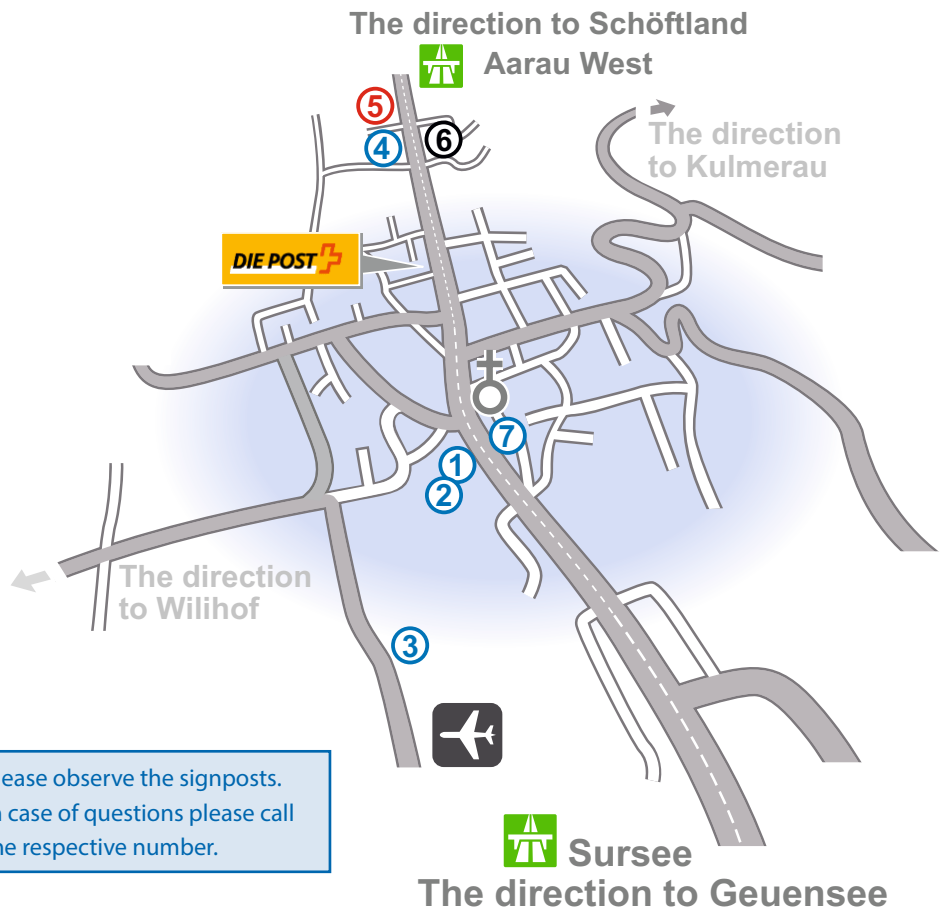

TRISA Outlet

TRISA Outlet
Kantonsstrasse 31
6234 Triengen
041 935 34 55

How to get to TRISA

Coming from Bern:

Motorway A1 direction Zürich. At intersection Härkingen direction Gotthard/Luzern/Zürich, at intersection Wiggertal straight ahead direction Zürich/Aarau until exit Kölliken/Aarau West. Left direction Schöftland/Luzern. Follow the main road for about 12 km through Kirchleerau and Moosleerau to Triengen.

Coming from Zürich:

Motorway A1 direction Bern/Basel. At the Limmattal junction direction Dietikon/Bern/Basel. At intersection Birrfeld straight ahead direction Aarau/Mägenwil/Bern until exit Kölliken/Aarau West. Right direction Schöftland/Luzern. Follow the main road for about 12 km through Kirchleerau and Moosleerau to Triengen.

Coming from Basel:

Motorway direction Gotthard/Zürich/Bern, at intersection Augst direction Gotthard/Luzern/Bern. At intersection Wiggertal keep straight ahead towards Zürich/Aarau until exit Kölliken/Aarau West. Left direction Schöftland/Luzern. Follow the main road for about 12 km through Kirchleerau and Moosleerau to Triengen.

Coming from Luzern:

Motorway A2 direction Bern/Basel, at intersection Rotsee/Emmen Süd keep left direction Bern/Basel, exit Sursee, right direction Geuensee/Triengen. After Geuensee and Büron there follows Triengen.